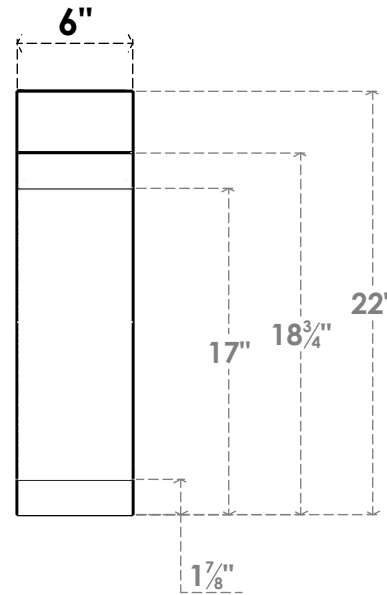

ITEM NUMBER: BRCPC060X18000X22000LEC

6"W X 18"D X 22"H LEGACY ARCHITECTURAL GRADE PVC CLOSED KNEE BRACE

SIDE PROFILE

FRONT PROFILE

ISOMETRIC

EKENA MILLWORK
2300 WEST MAIN ST.
CLARKSVILLE, TX 75426
TOLL FREE: 866-607-0453
WWW.EKENAMILLWORK.COM

NOTES

1. INSTALLATION TO BE COMPLETED IN ACCORDANCE WITH MANUFACTURER'S SPECIFICATIONS.
2. DRAWING MAY NOT BE TO SCALE
3. THIS DRAWING IS INTENDED FOR DESIGN AND PLANNING PURPOSES ONLY.
4. ALL INFORMATION CONTAINED HEREIN WAS CURRENT AT THE TIME OF DEVELOPMENT BUT MUST BE REVIEWED AND APPROVED BY THE PRODUCT MANUFACTURER TO BE CONSIDERED ACCURATE.
5. ARCHITECTURAL GRADE PVC PRODUCTS ARE MADE FROM EXPANDED CELLULAR PVC AND COME NATURALLY WHITE BUT MAY BE PAINTED