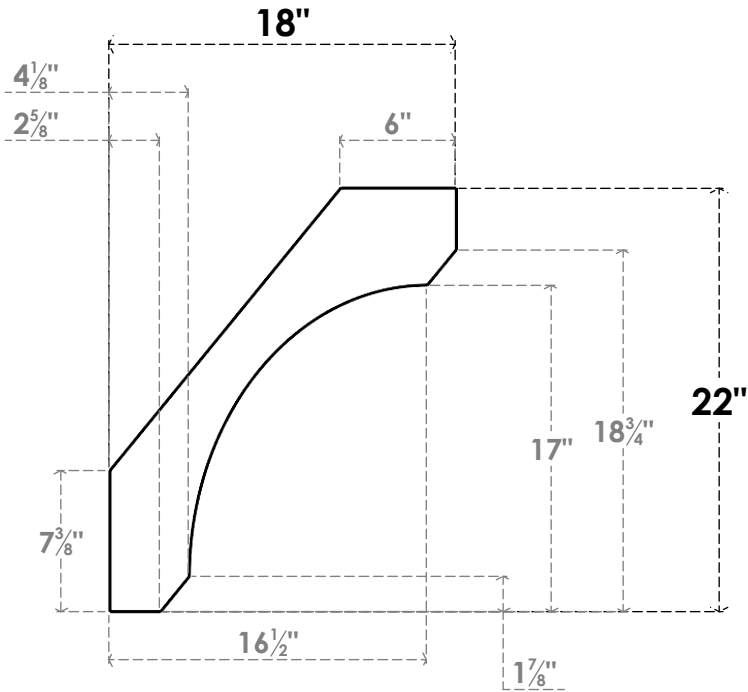

ITEM NUMBER: BRCPC060X18000X22000LEC

6"W X 18"D X 22"H LEGACY ARCHITECTURAL GRADE PVC CLOSED KNEE BRACE

SIDE PROFILE

FRONT PROFILE

ISOMETRIC

EKENA MILLWORK
2300 WEST MAIN ST.
CLARKSVILLE, TX 75426
TOLL FREE: 866-607-0453
WWW.EKENAMILLWORK.COM

NOTES

1. INSTALLATION TO BE COMPLETED IN ACCORDANCE WITH MANUFACTURER'S SPECIFICATIONS.
2. DRAWING MAY NOT BE TO SCALE
3. THIS DRAWING IS INTENDED FOR DESIGN AND PLANNING PURPOSES ONLY.
4. ALL INFORMATION CONTAINED HEREIN WAS CURRENT AT THE TIME OF DEVELOPMENT BUT MUST BE REVIEWED AND APPROVED BY THE PRODUCT MANUFACTURER TO BE CONSIDERED ACCURATE.
5. ARCHITECTURAL GRADE PVC PRODUCTS ARE MADE FROM EXPANDED CELLULAR PVC AND COME NATURALLY WHITE BUT MAY BE PAINTED